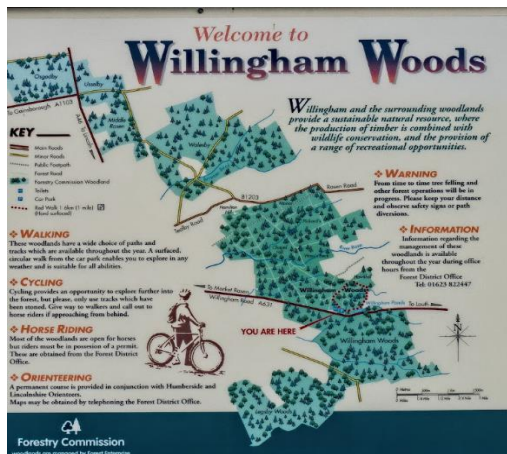

Vocabulary

human feature	path
physical feature	route
woodland	observe
park	fieldwork
map	near
symbol	far
environment	distance

Create a route around Willingham Woods

Willingham Woods

Carrying out fieldwork on our visit

Tick the box if you see the tree.

Tree	I spotted it <input checked="" type="checkbox"/>	Draw or describe it
Horse Chestnut	<input type="checkbox"/>	Big leaves / conkers
Lime	<input type="checkbox"/>	Heart-shaped leaves
Oak	<input type="checkbox"/>	Wiggly leaves / acorns
Pine	<input type="checkbox"/>	Spiky needles
Willow	<input type="checkbox"/>	Long, droopy branches

Car colour	Tally marks	Total
Red		
Blue		—
Black		—
White		—
Silver / Grey		—
Other		—