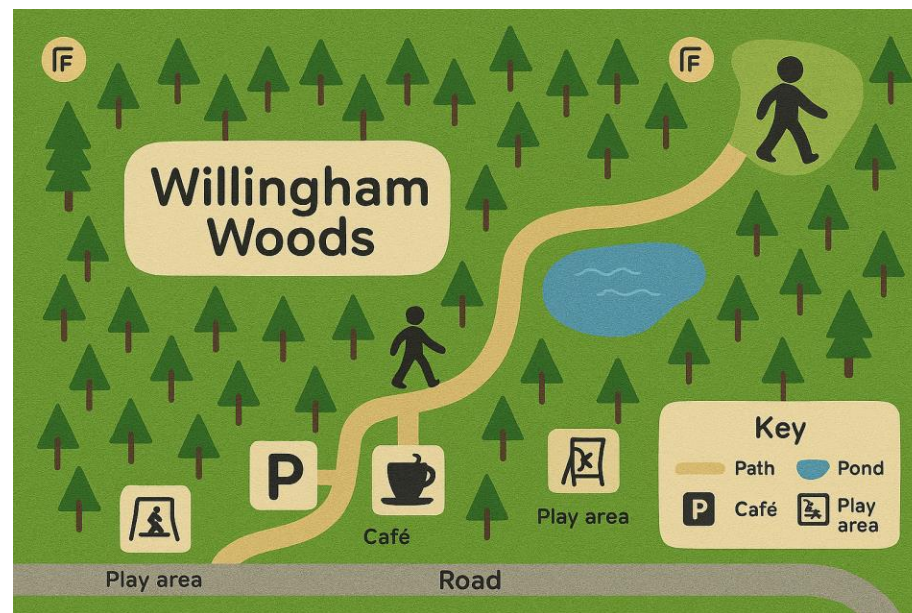

Vocabulary

human feature	path
physical feature	route
woodland	observe
park	fieldwork
map	near
symbol	far
environment	distance

Create a route around Willingham Woods

Willingham Woods

Carrying out fieldwork on our visit

Tick the box if you see the tree.

Tree	I spotted it <input checked="" type="checkbox"/>	Draw or describe it
Horse Chestnut	<input type="checkbox"/>	Big leaves / conkers
Lime	<input type="checkbox"/>	Heart-shaped leaves
Oak	<input type="checkbox"/>	Wiggly leaves / acorns
Pine	<input type="checkbox"/>	Spiky needles
Willow	<input type="checkbox"/>	Long, droopy branches

Car colour	Tally marks	Total
Red		
Blue		—
Black		—
White		—
Silver / Grey		—
Other		—